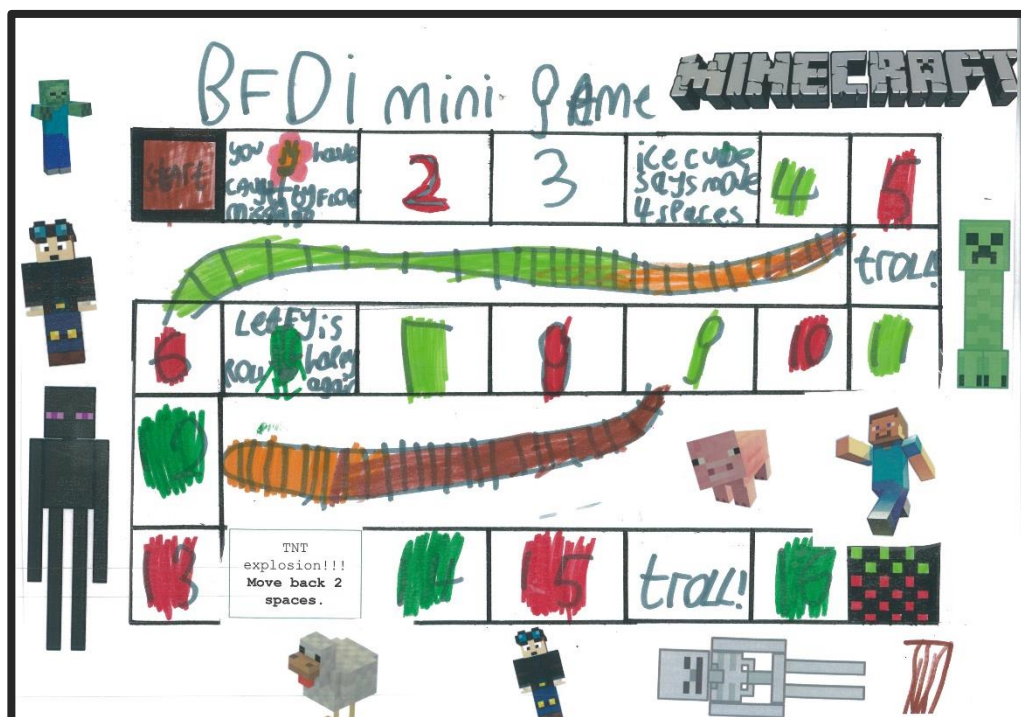

As part of the NSPCC Big Board Game Day, Sage class made their own board games. Archie modelled his on his favourite computer game – Minecraft. Well done Archie, I enjoyed playing this with you....and winning!