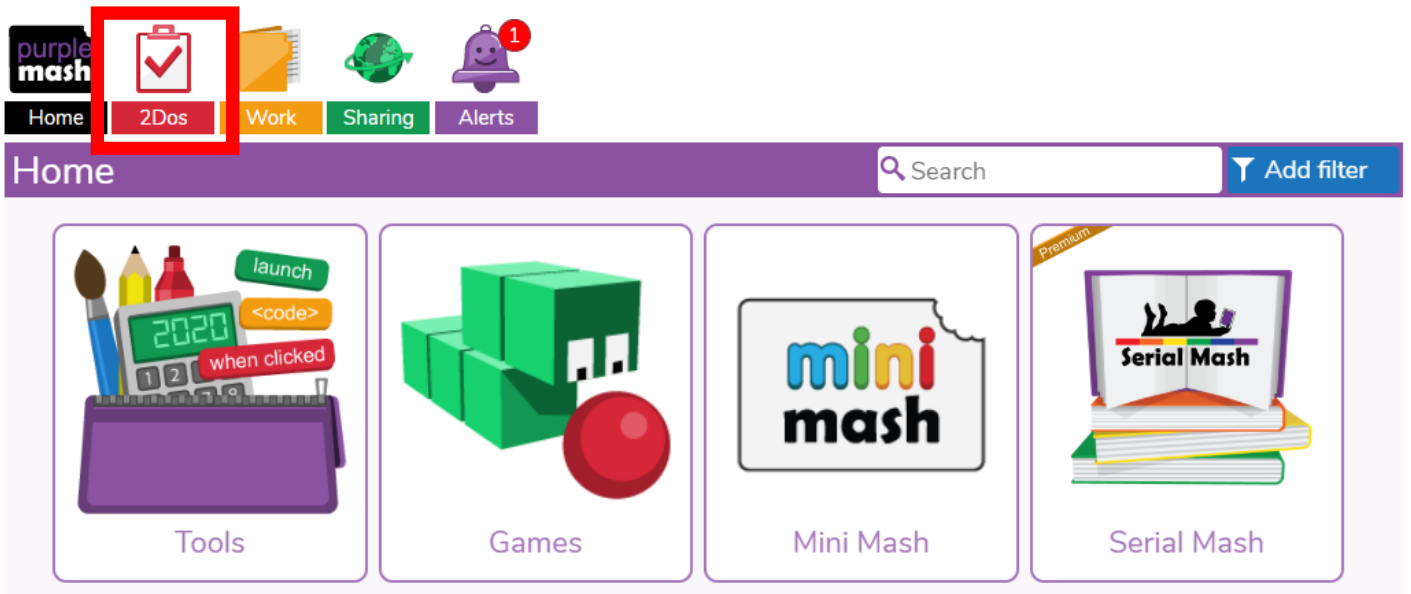

## Purple Mash home access instruction pack

Purple Mash is a website with a wide variety of learning activities appropriate for children from Year 1 all the way to Post-16. This is how to access this website from home.

Recent logins

[Not my school, choose another?](#)

These slips will be in your home learning pack:

Enter the username and password (outlined red above) to log in and you should be on the child's homepage.

From here you should be able to access a variety of learning activities, your teacher might set you work which can be accessed by selecting 2dos

This will show the list of work that has been set and can be opened by selecting start: