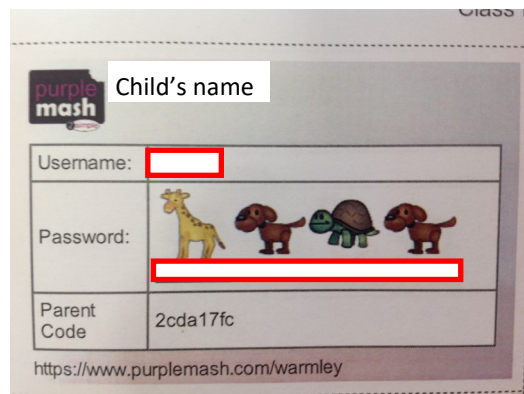

## Purple Mash home access instruction pack

Purple Mash is a website with a wide variety of learning activities appropriate for children from Year 1 all the way to Post-16. This is how to access this website from home.

First open your browser.

Next type into the URL “[www.purplemash.com/warmley](http://www.purplemash.com/warmley)”

You should see the following page:

Your school logo goes here

Warmley Park School

Username
Password
<b>Log in</b>
<a href="#">Forgot password?</a> <a href="#">Having trouble?</a> <a href="#">Register parent</a>

Recent logins

[Not my school, choose another?](#)

These slips will be in your home learning pack:

Enter the username and password (outlined red above) to log in and you should be on the child's homepage.